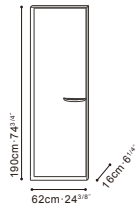

CHARM

C07E0401 Mirror
Tray default in grey oak
Black Metal Frame

C07E0402 Mirror
Grey Oak Frame