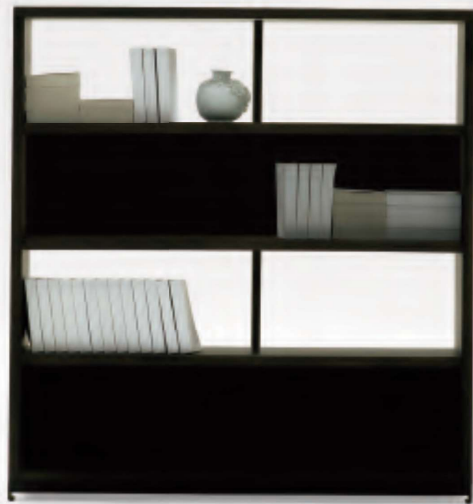

MAX

MAX STOCK COMPONENTS

C0416006 Media

C0416007 Media

C0416009 Cabinet

C0416018 Bookshelf

C0416008 Cabinet

C0416015 Cabinet

C0416011 Cabinet

C0416012 Cabinet

Available in:

Grey Oak

Brown Walnut
Only for C0416006 C0416007 C0416008

*Finish indicated in red will be phased out of stock