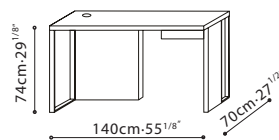

**TIME DESK / FRAME:** Available in Oak veneer and finished in Grey Oak. **TOP:** Featuring an easy access cord management opening. With the exception to C05D1104 and C05D1105, tops are reinforced with an internal steel frame. **BASE:** Steel legs are finished in black metallic paint and capped with plastic glides. **Wooden Box Base** comes finished in Grey Oak. **MIRROR:** Optional mirror is only compatible with Time Desks C05D1104 and C05D1105. Mirror can stay tucked inside the Wooden Frame, and slide out when needed. **Wooden Frame,** comes with two small shelves, it is finished in Grey Oak and produced with an Oak veneer. The mirror comes with a built-in LED light source on one side of the mirror which automatically turns on when the mirror is pulled out. **DRAWER:** Grey Oak finished drawer comes with all Time Tables.

**C05D1101+(C07D1107+C07D1108)**

**C05D1102+(C07D1107+C07D1108)**

**C05D1103+(C07D1107+C07D1108)**

**C05D1104+(C07D1107+C07D1108)**

**C05D1105+(C07D1107+C07D1108)**