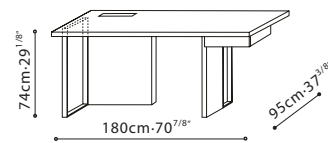

C05D1103+(C07D1107+C07D1108)