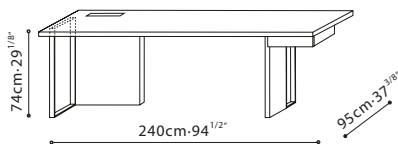

TIME DESK / FRAME: Available in Oak veneer and finished in Grey Oak. **TOP:** Featuring an easy access cord management opening. With the exception to C05D1104 and C05D1105, tops are reinforced with an internal steel frame. **BASE:** Steel legs are finished in black metallic paint and capped with plastic glides. **Wooden Box Base** comes finished in Grey Oak. **MIRROR:** Optional mirror is only compatible with Time Desks C05D1104 and C05D1105. Mirror can stay tucked inside the Wooden Frame, and slide out when needed. **Wooden Frame,** comes with two small shelves, it is finished in Grey Oak and produced with an Oak veneer. The mirror comes with a built-in LED light source on one side of the mirror which automatically turns on when the mirror is pulled out. **DRAWER:** Grey Oak finished drawer comes with all Time Tables.

C05D1101+(C07D1107+C07D1108)