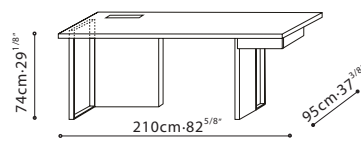

C05D1102+(C07D1107+C07D1108)