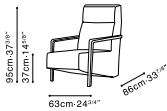

# VAST

C02B0601 Chair

Grey Oak Color Frame, Available in:

Baltic Gray (D)  
LINEAR-03

Leather Orange (R)  
R-15

Trends Houndstooth (D)  
A1416-2B

\*Fabric indicated in red will be phased out of stock