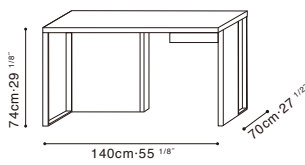

TIME

C05D1105 + C07D1107 + C07D1108 Desk

C05D1104 + C07D1107 + C07D1108 Desk

Darkened Steel Base, Top Available in:

Grey Oak