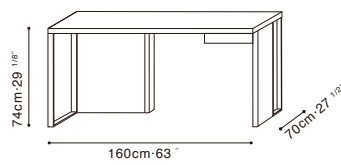

TIME

C05D1105 + C07D1107 + C07D1108 Desk

C05D1104 + C07D1107 + C07D1108 Desk

Darkened Steel Base, Top Available in:

Grey Oak