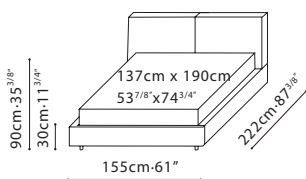

C03E0710 FULL