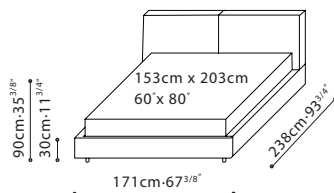

C03E0704 QUEEN