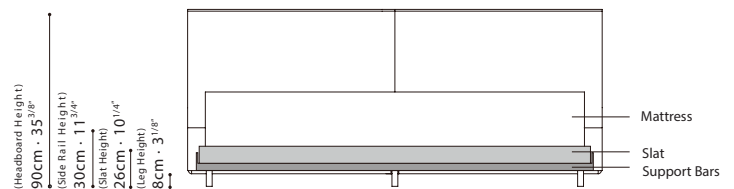

NATURE BED / CONSTRUCTION: Side and end rails are constructed with plywood, covered with polyurethane foam and fabric lining. Headboard cushions consist of channeled feather down and polyester fiber padding with high-resilient polyurethane foam center insert. **SLATS:** Multiply beech wood slat system allow for slight adjustment in firmness. **BASE:** Anodized black aluminum legs are capped with plastic glides. Featuring slight height adjustment capabilities. **UPHOLSTERY:** Fabric or leather. Fabric covers removable on Velcro (headboard needs to be unscrewed in order for covers to be removed). Covers for headboard and side rails are separated. **MATTRESS:** Recommended mattress thickness is less than 25cm. Mattress is not included.