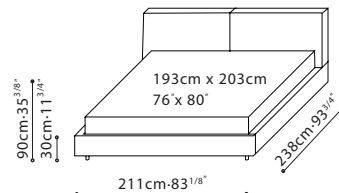

C03E0705 KING