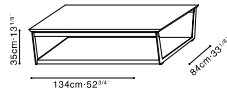

# ELEMENT

C0600044 Coffee Table

C0600045 Coffee Table

C0600046 Coffee Table

Darkened Steel frame, Top Available in:

Carrara Marble

Galaxy Grey Marble  
(For C0600045 & C0600046 only)