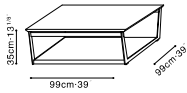

# ELEMENT

C0600044 Coffee Table

C0600045 Coffee Table

C0600046 Coffee Table

Darkened Steel frame, Top Available in:

Carrara Marble

Galaxy Grey Marble  
(For C0600045 & C0600046 only)