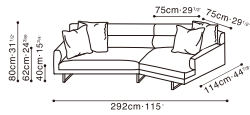

SAMPLE CONFIGURATIONS

C01B0104 + C01B0115