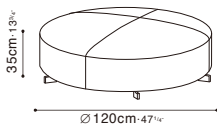

# HARMON OTTOMAN

C01B0503 Ottoman

Darkened Steel Base, Available in:

Eco Leather Midnight (P)  
FC-11

Eco Leather Dusk (P)  
FC-08

Eco leather Cognac (P)  
FC-13

Leather Ink (R)  
RS-32