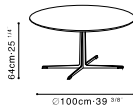

# VARY

C05D1408 Table

C05D1412 Table

Darkened Steel Base, Top Available in :

Carrara Marble