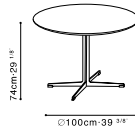

# VARY

C05D1408 Table

C05D1412 Table

Darkened Steel Base, Top Available in :

Carrara Marble