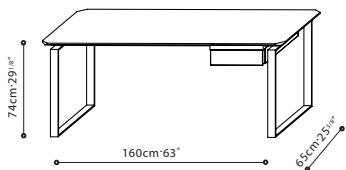

VERGE DESK / TOP: Walnut veneer. DRAWER: Walnut veneer. BASE: Black metallic painted steel legs. FINISH OPTIONS: Black Walnut.

C05A0801

Black Walnut