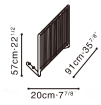

NATURE

NATURE

NATURE STOCK COMPONENTS

C01E0601 / C01E0602
LAF Sofa / RAF Sofa

C01E0603
Armless Sofa

C01E0608
Ottoman

C07E0609
Black Leather Strap Outer frame,
can go against armrest or backrest

C07E0610
Black Leather Strap Outer frame,
can go against armrest or backrest