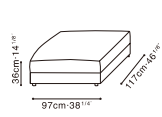

NATURE

NATURE

NATURE STOCK COMPONENTS

C01E0601 / C01E0602
LAF Sofa / RAF Sofa

C01E0603
Armless Sofa

C01E0608
Ottoman

C07E0609
Black Leather Strap Outer frame,
can go against armrest or backrest

C07E0610
Black Leather Strap Outer frame,
can go against armrest or backrest