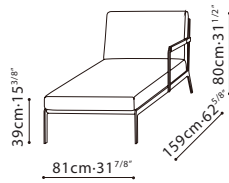

SPECS

AUSTEN / FRAME: Black metallic steel w/ Plastic glides. Seat and back panel constructed in solid birch wood, wrapped in FC Eco Leather or Leather. **CUSHION:** High-resilient polyurethane foam and Feather down. **UPHOLSTERY OPTIONS:** Back and bottom panel, armrest, and cushion piping will be done in the same leather or eco-leather selection. Seat and back cushions are avail in all leather or fabric with leather piping. Cushion Covers are Removable.

C02H0502