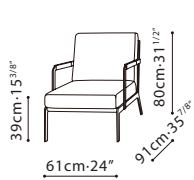

AUSTEN / FRAME: Black metallic steel w/ Plastic glides. Seat and back panel constructed in solid birch wood, wrapped in FC Eco Leather or Leather. **CUSHION:** High-resilient polyurethane foam and Feather down. **UPHOLSTERY OPTIONS:** Back and bottom panel, armrest, and cushion piping will be done in the same leather or eco-leather selection. Seat and back cushions are avail in all leather or fabric with leather piping. Cushion Covers are Removable.

C02H0501