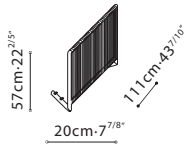

C01E0606

For optional Leather Backrest please refer to C07E0610

C01E0604

C01E0605

For optional Leather Backrest and Armrest please refer to C07E0609

C01E0607

C01E0608

C07E0609

Adding this pieces will add 1.25" or 3cm to overall length  
Available in Black Leather Strap or Mustard Yellow Leather Strap

C07E0610

Adding this pieces will add 1.25" or 3cm to overall length  
Available in Black Leather Strap or Mustard Yellow Leather Strap