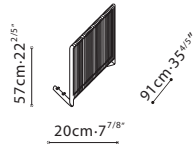

C01E0606

For optional Leather Backrest please refer to C07E0610

C01E0604

C01E0605

For optional Leather Backrest and Armrest please refer to C07E0609

C01E0607

C01E0608

C07E0609

Adding this pieces will add 1.25" or 3cm to overall length  
Available in Black Leather Strap or Mustard Yellow Leather Strap

C07E0610

Adding this pieces will add 1.25" or 3cm to overall length  
Available in Black Leather Strap or Mustard Yellow Leather Strap