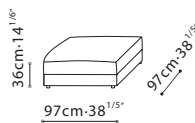

C01E0606

For optional Leather Backrest please refer to C07E0610

C01E0604

C01E0605

For optional Leather Backrest and Armrest please refer to C07E0609

C01E0607

C01E0608

C07E0609

Adding this pieces will add 1.25" or 3cm to overall length  
Available in Black Leather Strap or Mustard Yellow Leather Strap

C07E0610

Adding this pieces will add 1.25" or 3cm to overall length  
Available in Black Leather Strap or Mustard Yellow Leather Strap