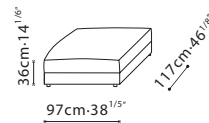

COMPONENTS

C01E0601

C01E0602

For optional Leather Backrest please refer to C07E0609
For optional Leather Armrest please refer to C07E0610

C01E0603

For optional Leather Backrest please refer to C07E0610

C01E0606

For optional Leather Backrest please refer to C07E0610

C01E0604

C01E0605

For optional Leather Backrest and Armrest please refer to C07E0609

C01E0607

C01E0608

C07E0609

Adding this pieces will add 1.25" or 3cm to overall length
Available in Black Leather Strap or Mustard Yellow Leather Strap

C07E0610

Adding this pieces will add 1.25" or 3cm to overall length
Available in Black Leather Strap or Mustard Yellow Leather Strap

C81E0601

C81E0602

C81E0603

SIDE VIEW

with Leather Strap

without Leather Strap