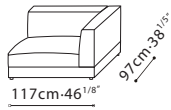

COMPONENTS

C01E0601

C01E0602

For optional Leather Backrest please refer to C07E0609
For optional Leather Armrest please refer to C07E0610

C01E0603

For optional Leather Backrest please refer to C07E0610

C01E0606

For optional Leather Backrest please refer to C07E0610

C01E0604

C01E0605

For optional Leather Backrest and Armrest please refer to C07E0609

C01E0607

C01E0608

C07E0609

Adding this pieces will add 1.25" or 3cm to overall length
Available in Black Leather Strap or Mustard Yellow Leather Strap

C07E0610

Adding this pieces will add 1.25" or 3cm to overall length
Available in Black Leather Strap or Mustard Yellow Leather Strap

C81E0601

C81E0602

C81E0603

SIDE VIEW

with Leather Strap

without Leather Strap