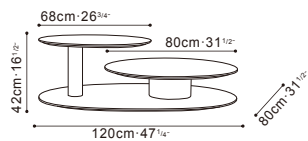

LOTUS

C06B0401 Coffee Table

*Top Tier Swivels 360 Degrees

Available in:

Brown Walnut