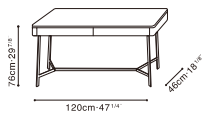

WITTY DESK

C05H1101 Desk

Darkened Steel Base, Top Available in:

Dove Grey Matte Lacquer
Grey Oak