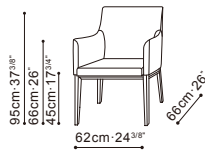

SOHO

C02G0301 Chair
Grey Oak Color Base

C02G0302 Swivel Chair
Darkened Steel Base

Available in:

Leather Café Noir (R)
RS-27