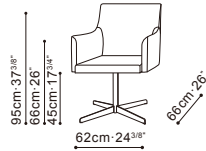

SOHO

C02G0301 Chair
Grey Oak Color Base

C02G0302 Swivel Chair
Darkened Steel Base

Available in:

Leather Café Noir (R)
RS-27