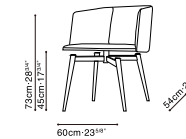

# BALLET SWIVEL DINING

C02F0303 Chair

C02F0304 Chair

C02F0305 Chair

C02F0306 Chair

Darkened Steel Base, Available in:

Pano Silver Cloud (D)  
PANO-01

Leather Eggshell (Q)  
Q-11