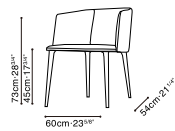

# BALLET SWIVEL DINING

C02F0303 Chair

C02F0304 Chair

C02F0305 Chair

C02F0306 Chair

Darkened Steel Base, Available in:

Pano Silver Cloud (D)  
PANO-01

Leather Eggshell (Q)  
Q-11