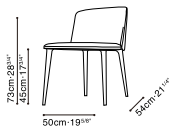

# BALLET SWIVEL DINING

C02F0303 Chair

C02F0304 Chair

C02F0305 Chair

C02F0306 Chair

Darkened Steel Base, Available in:

Pano Silver Cloud (D)  
PANO-01

Leather Eggshell (Q)  
Q-11