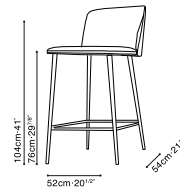

# BALLET COUNTER STOOL

# BALLET BAR STOOL

C02F0309 Stool

C02F0310 Stool

C02F0311 Stool

Darkened Steel Base, Available in:

Pano Silver Cloud (D)  
PANO-01

Leather Eggshell (Q)  
Q-11

Leather Clay (R)  
RS-22