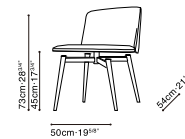

# BALLET SWIVEL DINING

C02F0303 Chair

C02F0304 Chair

C02F0305 Chair

C02F0306 Chair

Darkened Steel Base, Available in:

Pano Silver Cloud (D)  
PANO-01

Leather Eggshell (Q)  
Q-11