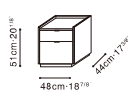

MATRIX

C04H0816 Cabinet
Dove Grey Matte Lacquer /
Carrara Marble Top

C04H0815 Cabinet
Dove Grey Matte Lacquer

MATRIX

C04H0802 Cabinet

C04H0815 Cabinet

Dove Grey Matte Lacquer
(For C04H0802 and C04H0815)

C04H0803 Cabinet