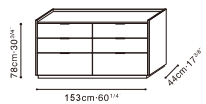

C04H0816 Cabinet

Dove Grey Matte Lacquer /
Carrara Marble Top
(For C04H0816)

C04H0818 Cabinet

Dove Grey Matte Lacquer /
Graphite Oak
(For C04H0818)

MATRIX

C04H0817 Cabinet
Dove Grey Matte Lacquer /
Graphite Oak /
Carrara Marble Top