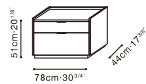

C04H0816 Cabinet