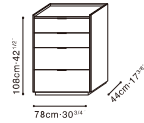

C04H0817 Cabinet