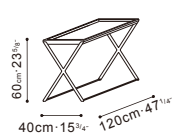

# ENZO

C06A1201 Side Table

C06A1202 Side Table W/ Drawer

C06A1203 Coffee Table

C06A1204 Console Table

Darkened Steel Frame, Top Available in:

Black Walnut

Brown Walnut