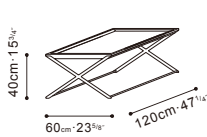

# ENZO

C06A1201 Side Table

C06A1202 Side Table W/ Drawer

C06A1203 Coffee Table

C06A1204 Console Table

Darkened Steel Frame, Top Available in:

Black Walnut

Brown Walnut