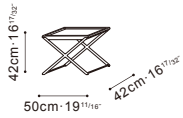

# ENZO

C06A1201 Side Table

C06A1202 Side Table W/ Drawer

C06A1203 Coffee Table

C06A1204 Console Table

Darkened Steel Frame, Top Available in:

Black Walnut

Brown Walnut